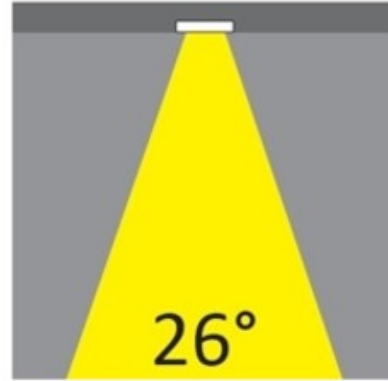

DP	DV		Order Example		K°
Dimming	Phase	0-10V		L5XXXXXX-DV-30K		
Color Temperature	27K	30K	35K		0-10V	3000K
	2700K	3000K	3500K			

E